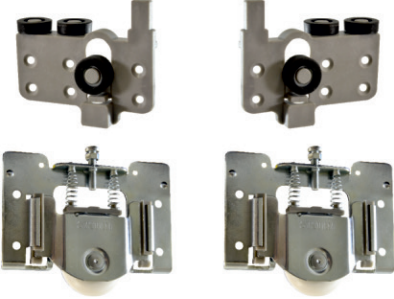

- It is a standard system working internally.
- The carrying capacity for each door is 120 kg.
- Can be used with SYS-0041 top guide.

**ÜST KILAVUZ/TOP GUIDE**

**ALT&ÜST RAYLAR - LOWER TOP RAILS**

**SYS 0041 L**

**SYS 0041 R**

**ÜST RAY -0040**

**ÜST RAY -00100**

**ALT RAY -0090**

**ALT RAY -0040**

**ALT RAY -0050**

**1 KAPAK SET / 1 COVER SET**

**STOP VE YAVASLATICILAR / SOFT CLOSERS**